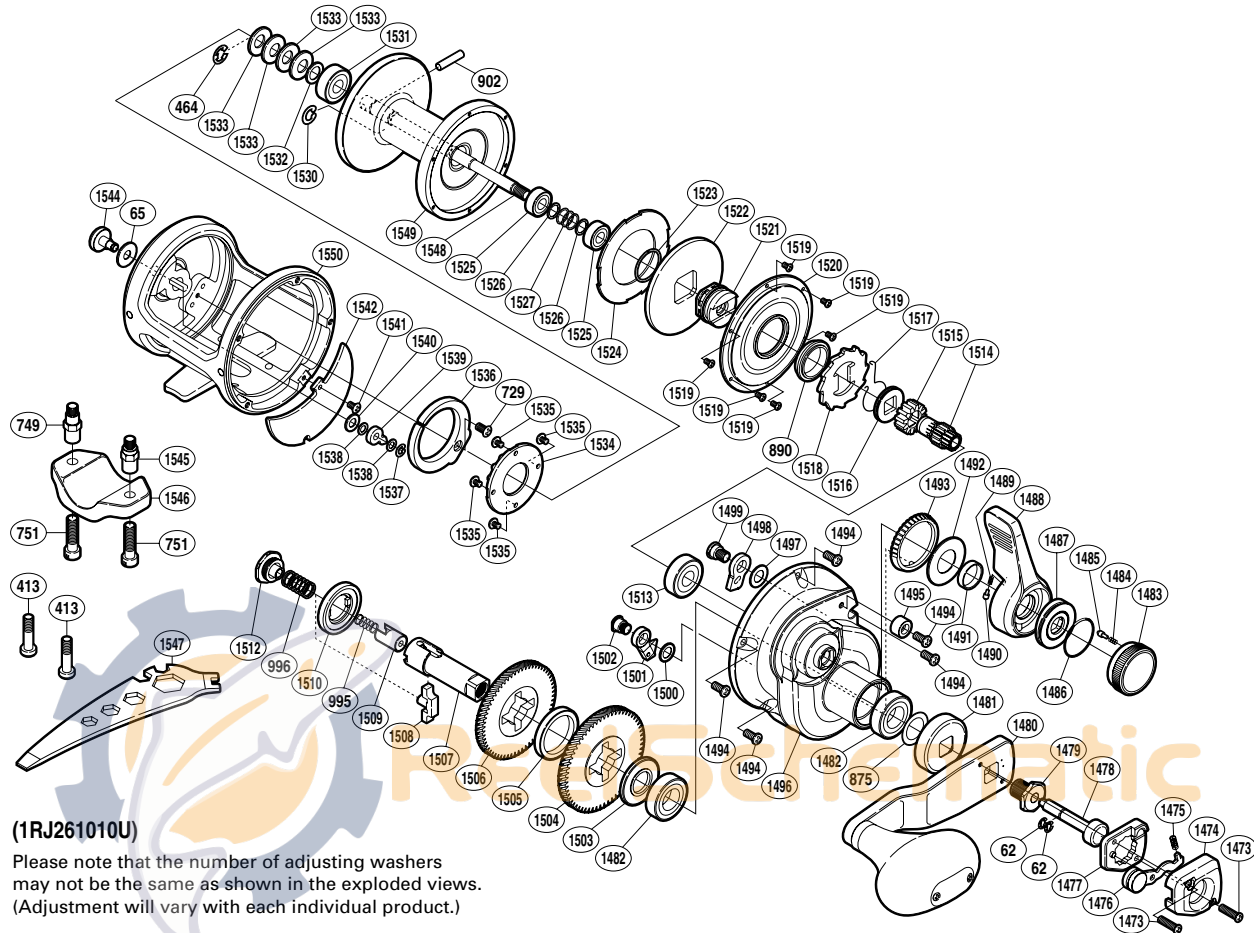

SHIMANO

TALICA SA-RB

TAC-10II

(1RJ261010U)

Please note that the number of adjusting washers may not be the same as shown in the exploded views. (Adjustment will vary with each individual product.)

Part No.	Description	Part No.	Description	Part No.	Description
TGT0062	E Lock	TGT1494	Screw	TGT1525	Ball Bearing
TGT0065	Spacer	TGT1495	Bolt Shield	TGT1526	Washer
TGT0464	E Lock	TGT1496	Right Side Plate	TGT1527	Pressure Release Spring
TGT0729	Screw	TGT1497	Washer	TGT1530	C Lock
TGT0875	Washer	TGT1498	Anti-Reverse Pawl	TGT1531	Ball Bearing
TGT0890	Waterproof Ring	TGT1499	Anti-Reverse Pawl Pin	TGT1532	Washer
TGT0902	Cross Pin	TGT1500	Washer	TGT1533	Coned Disc Spring
TGT0995	Drive Shaft Spring B	TGT1501	Anti-Reverse Pawl	TGT1534	Click Gear
TGT0996	Drive Shaft Spring	TGT1502	Anti-Reverse Pawl Pin	TGT1535	Screw
TGT1473	Screw	TGT1503	Drive Gear Washer	TGT1536	Click Spring
TGT1474	Push Button Shield	TGT1504	Drive Gear A	TGT1537	C Lock
TGT1475	Slide Plate Spring	TGT1505	Drive Gear Washer	TGT1538	Washer
TGT1476	Slide Plate	TGT1506	Drive Gear B	TGT1539	Click Pawl
TGT1477	Handle Bolt Plate	TGT1507	Drive Shaft	TGT1540	Spacer
TGT1478	Push LOW Button Shaft	TGT1508	Gear Select Cross Bar	TGT1541	Screw
TGT1479	Handle Bolt	TGT1509	Cross Bar Stop	TGT1542	Set Plate
TGT1480	Handle	TGT1510	Drive Gear Washer	TGT1544	Click Button
TGT1481	Drive Shaft Shield	TGT1512	Drive Shaft Screw	TGT1548	Spool Shaft
TGT1482	Ball Bearing	TGT1513	Ball Bearing	TGT1549	Spool
TGT1483	Pre-Program Dial	TGT1514	Pinion Gear A	TGT1550	One-Piece Frame
TGT1484	Click Spring	TGT1515	Pinion Gear B		
TGT1485	Click Pin	TGT1516	Anti-Reverse Pawl Spring Holder		
TGT1486	O Ring	TGT1517	Anti-Reverse Pawl Spring		
TGT1487	Lever Shaft Body	TGT1518	Anti-Reverse Ratchet	TGT0413	Rod Clamp Bolt (accessory)
TGT1488	Drag Control Lever	TGT1519	Screw	TGT0749	Rod Clamp Nut (accessory)
TGT1489	Lever Click Shoe	TGT1520	Cooling Shield	TGT0751	Rod Clamp Bolt (accessory)
TGT1490	Lever Click	TGT1521	Pinion Guard	TGT1545	Rod Clamp Nut (accessory)
TGT1491	Lever Thrust Ring	TGT1522	Drag Plate	TGT1546	Rod Clamp (accessory)
TGT1492	Washer	TGT1523	Seal Lock		
TGT1493	Lever Click Gear	TGT1524	Drag Washer	TGT1547	Wrench (accessory)